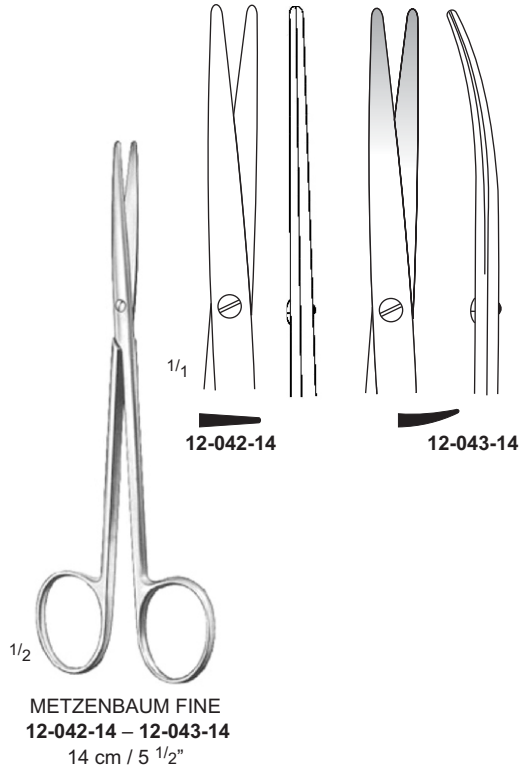

**METZENBAUM (NELSON)**  
 12-040-23 – 12-041-30

Dissecting Scissors with Tungsten Carbide T/C Inserts

METZENBAUM, T/C  
 12-136-14 – 12-137-14  
 14 cm / 5 1/2"

12-136-18 12-137-18  
 18 cm / 7"

12-136-20 12-137-20  
 20 cm / 8"

METZENBAUM T/C  
 12-136-18 – 12-137-20

12-140-73 12-040-73  
 23 cm / 9"

12-139-76 12-140-76  
 26 cm / 10 1/4"

12-139-80 12-140-80  
 30 cm / 12"

METZENBAUM (NELSON) T/C  
 12-139-23 – 12-140-30

Fine Dissecting Scissors, with Tungsten Carbide T/C Inserts

Dissecting Scissors, with Tungsten Carbide T/C Inserts

Artery &  
fistula  
Scissors

12-046-16

12-047-16

KELLY  
12-046-16 – 12-047-16  
16 cm / 6 1/4"

1/1

12-146-16

12-147-16

KELLY, T/C  
12-146-16 – 12-147-16  
16 cm / 6 1/4"

1/1

TOENNIS ADSON  
12-050-18  
18 cm / 7 1/8"

1/1

TOENNIS ADSON, T/C  
12-150-18  
18 cm / 7 1/8"

1/1

Undermining  
Scissors

KILNER  
12-059-13 – 13 cm / 5 1/8"  
12-059-15 – 15 cm / 6"