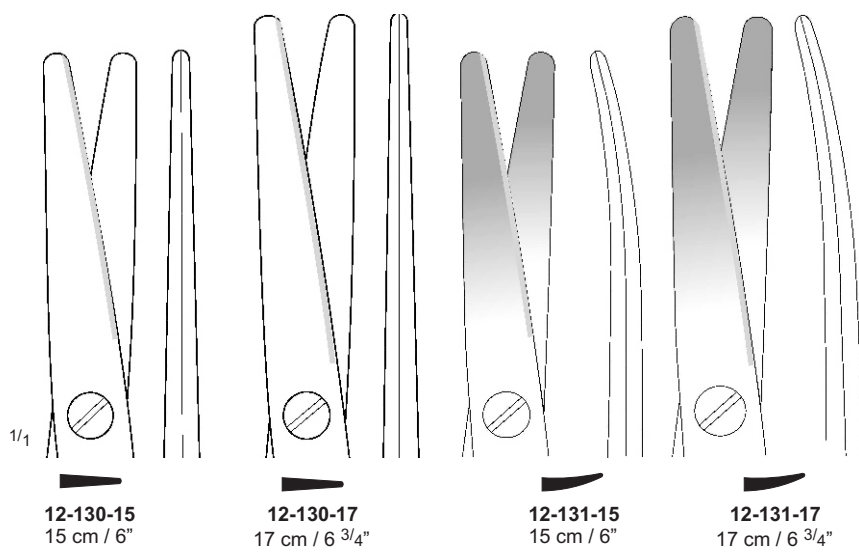

1/1

**12-124-14**  
14 cm / 5 1/2"

**12-125-14**  
14 cm / 5 1/2"

**12-124-15**  
15.5 cm / 6 1/8"

**12-125-15**  
15.5 cm / 6 1/8"

**12-124-17**  
17 cm / 6 3/4"

**12-125-17**  
17 cm / 6 3/4"

MAYO, T/C

Operating Scissors with Tungsten Carbide T/C Inserts

Dissecting Scissors, with Tungsten Carbide T/C Inserts

MAYO-STILLE  
12-028-15 – 12-030-23

MAYO-STILLE T/C  
12-030-15 – 12-031-17

Abdominal Scissors, Uterine Scissors, with Tungsten Carbide T/C Inserts

Dissecting Scissors, Incision Scissors

MAYO-HARRINGTON  
12-033-80 – 12-034-83

	12-024-83	12-025-83
	12-8	
20 cm / 8"	12-033-20	12-034-20
23 cm / 9"	12-033-23	12-034-23

DEAVER  
12-020-14 – 12-021-14  
14 cm / 5 1/2"