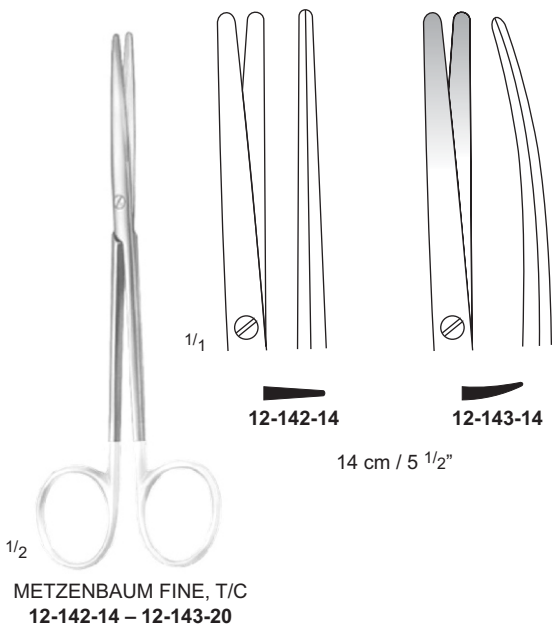

**METZENBAUM (NELSON)**  
 12-040-23 – 12-041-30

Dissecting Scissors with Tungsten Carbide T/C Inserts

METZENBAUM, T/C  
 12-136-14 – 12-137-14  
 14 cm / 5 1/2"

12-136-18 12-137-18  
 18 cm / 7"

12-136-20 12-137-20  
 20 cm / 8"

METZENBAUM T/C  
 12-136-18 – 12-137-20

12-140-73 12-040-73  
 23 cm / 9"

12-139-76 12-140-76  
 26 cm / 10 1/4"

12-139-80 12-140-80  
 30 cm / 12"

METZENBAUM (NELSON) T/C  
 12-139-23 – 12-140-30

Fine Dissecting Scissors, with Tungsten Carbide T/C Inserts

Dissecting Scissors, with Tungsten Carbide T/C Inserts

Artery &  
fistula  
Scissors

12-046-16

12-047-16

KELLY  
12-046-16 – 12-047-16  
16 cm / 6 1/4"

1/1

12-146-16

12-147-16

KELLY, T/C  
12-146-16 – 12-147-16  
16 cm / 6 1/4"

1/1

TOENNIS ADSON  
12-050-18  
18 cm / 7 1/8"

1/1

TOENNIS ADSON, T/C  
12-150-18  
18 cm / 7 1/8"

1/1

Undermining  
Scissors

KILNER  
12-059-13 – 13 cm / 5 1/8"  
12-059-15 – 15 cm / 6"