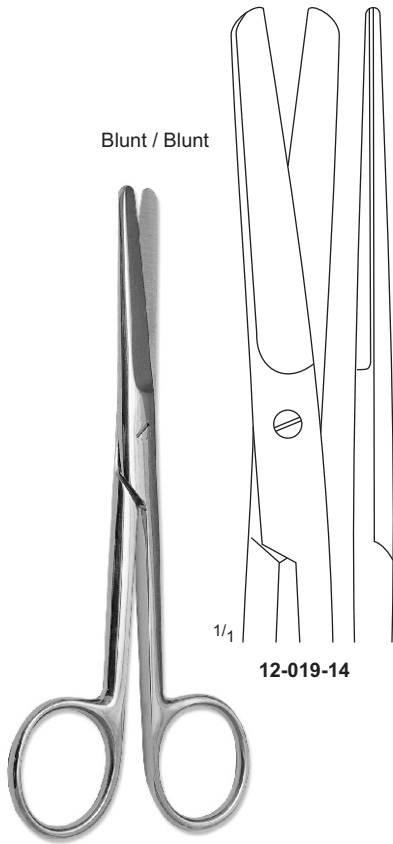

Operating Scissors

Blunt / Blunt

1/1

12-019-14