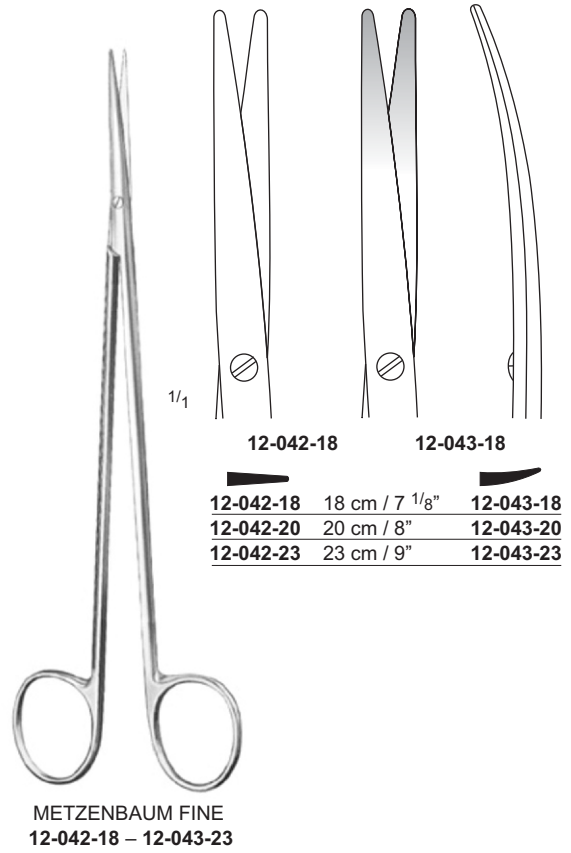

**METZENBAUM (NELSON)**  
 12-040-23 – 12-041-30

Dissecting Scissors with Tungsten Carbide T/C Inserts

METZENBAUM, T/C  
 12-136-14 – 12-137-14  
 14 cm / 5 1/2"

12-136-18 12-137-18  
 18 cm / 7"

12-136-20 12-137-20  
 20 cm / 8"

METZENBAUM T/C  
 12-136-18 – 12-137-20

12-140-73 12-040-73  
 23 cm / 9"

12-139-76 12-140-76  
 26 cm / 10 1/4"

12-139-80 12-140-80  
 30 cm / 12"

METZENBAUM (NELSON) T/C  
 12-139-23 – 12-140-30

Fine Dissecting Scissors, with Tungsten Carbide T/C Inserts

Dissecting Scissors, with Tungsten Carbide T/C Inserts

Artery &  
fistula  
Scissors

12-046-16

12-047-16

KELLY  
12-046-16 – 12-047-16  
16 cm / 6 1/4"

1/1

12-146-16

12-147-16

KELLY, T/C  
12-146-16 – 12-147-16  
16 cm / 6 1/4"

1/1

TOENNIS ADSON  
12-050-18  
18 cm / 7 1/8"

1/1

TOENNIS ADSON, T/C  
12-150-18  
18 cm / 7 1/8"

1/1

Undermining  
Scissors

KILNER  
12-059-13 – 13 cm / 5 1/8"  
12-059-15 – 15 cm / 6"