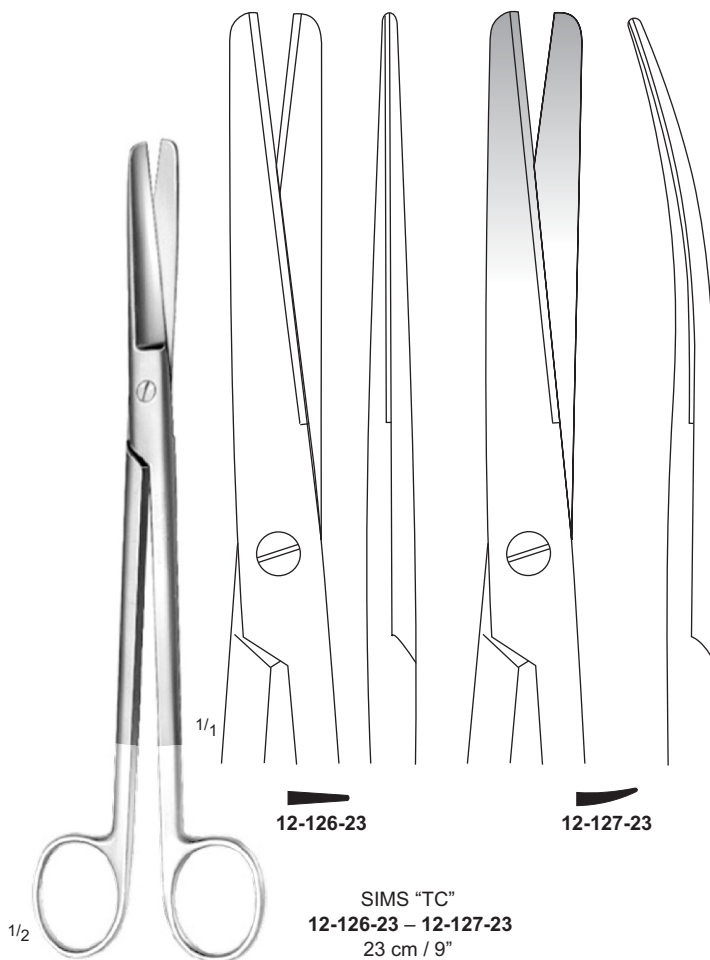

Operating Scissors with Tungsten Carbide T/C Inserts

Dissecting Scissors, with Tungsten Carbide T/C Inserts

MAYO-STILLE  
12-028-15 – 12-030-23

MAYO-STILLE T/C  
12-030-15 – 12-031-17

Abdominal Scissors, Uterine Scissors, with Tungsten Carbide T/C Inserts

KELLY, T/C  
12-146-16 – 12-147-16  
16 cm / 6 1/4"

1/1

TOENNIS ADSON  
12-050-18  
18 cm / 7 1/8"

1/1

TOENNIS ADSON, T/C  
12-150-18  
18 cm / 7 1/8"

1/1

Undermining  
Scissors

KILNER  
12-059-13 – 13 cm / 5 1/8"  
12-059-15 – 15 cm / 6"