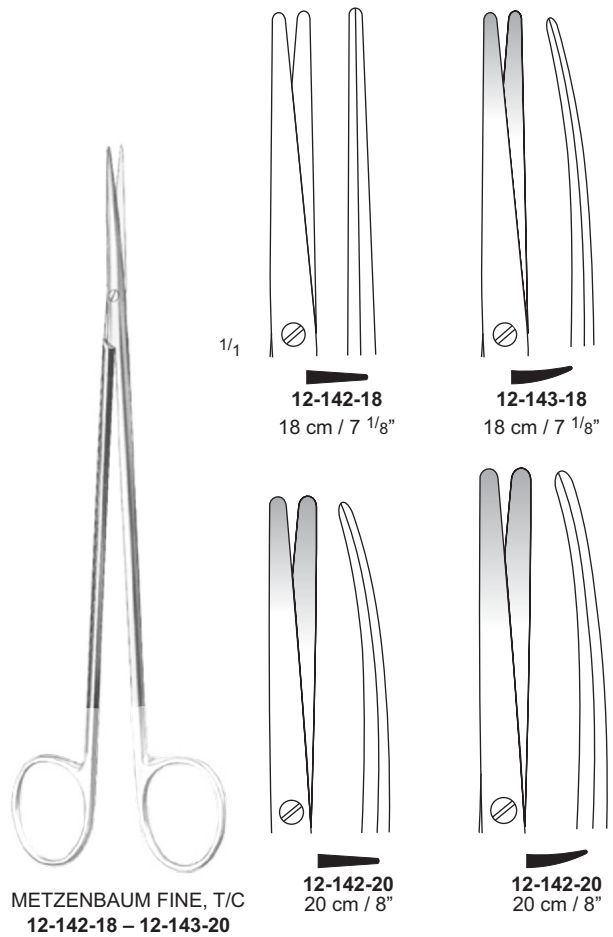

**METZENBAUM (NELSON)**  
 12-040-23 – 12-041-30

Dissecting Scissors with Tungsten Carbide T/C Inserts

METZENBAUM, T/C  
 12-136-14 – 12-137-14  
 14 cm / 5 1/2"

12-136-18 12-137-18  
 18 cm / 7"

12-136-20 12-137-20  
 20 cm / 8"

METZENBAUM T/C  
 12-136-18 – 12-137-20

12-140-73 12-040-73  
 23 cm / 9"

12-139-76 12-140-76  
 26 cm / 10 1/4"

12-139-80 12-140-80  
 30 cm / 12"

METZENBAUM (NELSON) T/C  
 12-139-23 – 12-140-30

Fine Dissecting Scissors, with Tungsten Carbide T/C Inserts

Dissecting Scissors, with Tungsten Carbide T/C Inserts

Artery &  
fistula  
Scissors

12-046-16

12-047-16

KELLY  
12-046-16 – 12-047-16  
16 cm / 6 1/4"

1/1

12-146-16

12-147-16

KELLY, T/C  
12-146-16 – 12-147-16  
16 cm / 6 1/4"

1/1

TOENNIS ADSON  
12-050-18  
18 cm / 7 1/8"

1/1

TOENNIS ADSON, T/C  
12-150-18  
18 cm / 7 1/8"

1/1

Undermining  
Scissors

KILNER  
12-059-13 – 13 cm / 5 1/8"  
12-059-15 – 15 cm / 6"