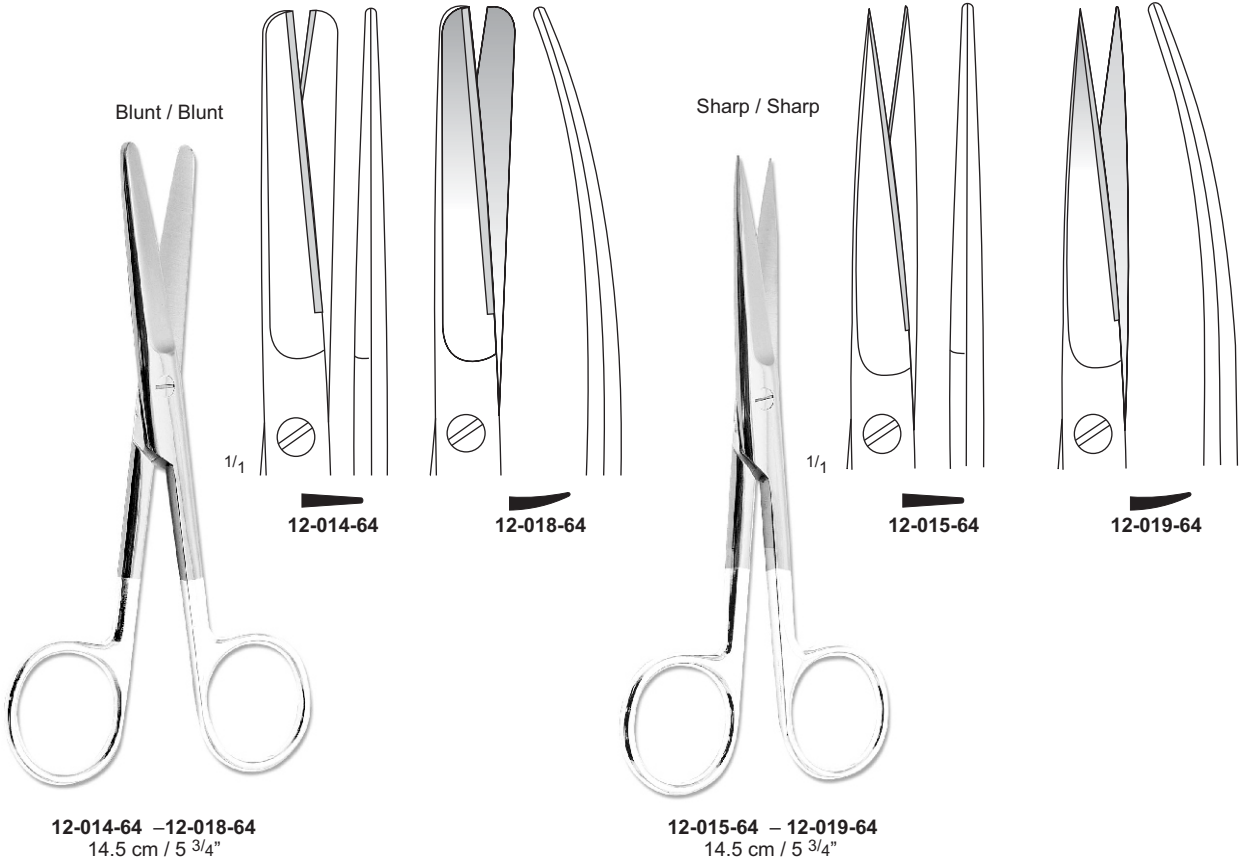

Operating Scissors with Tungsten Carbide T/C Inserts