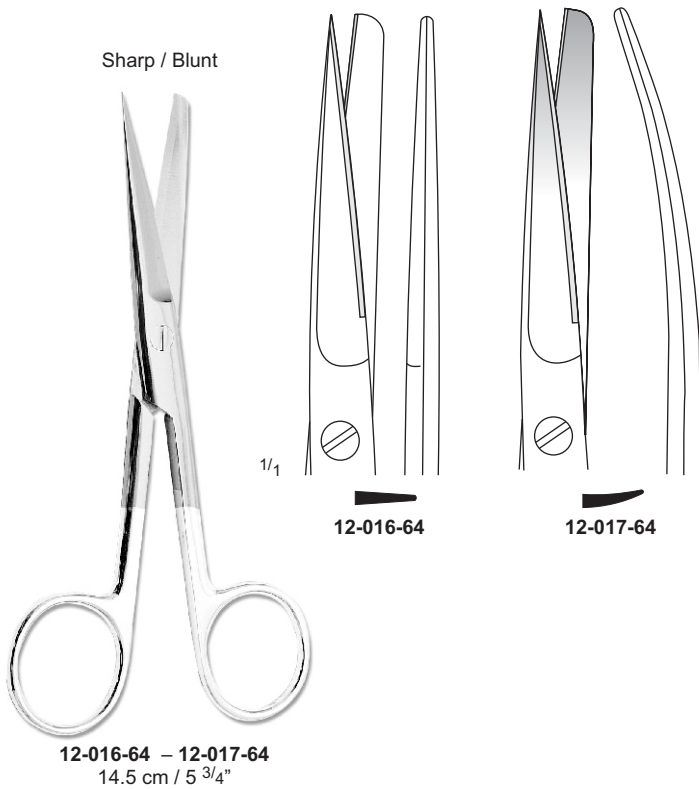

Operating Scissors with Tungsten Carbide T/C Inserts